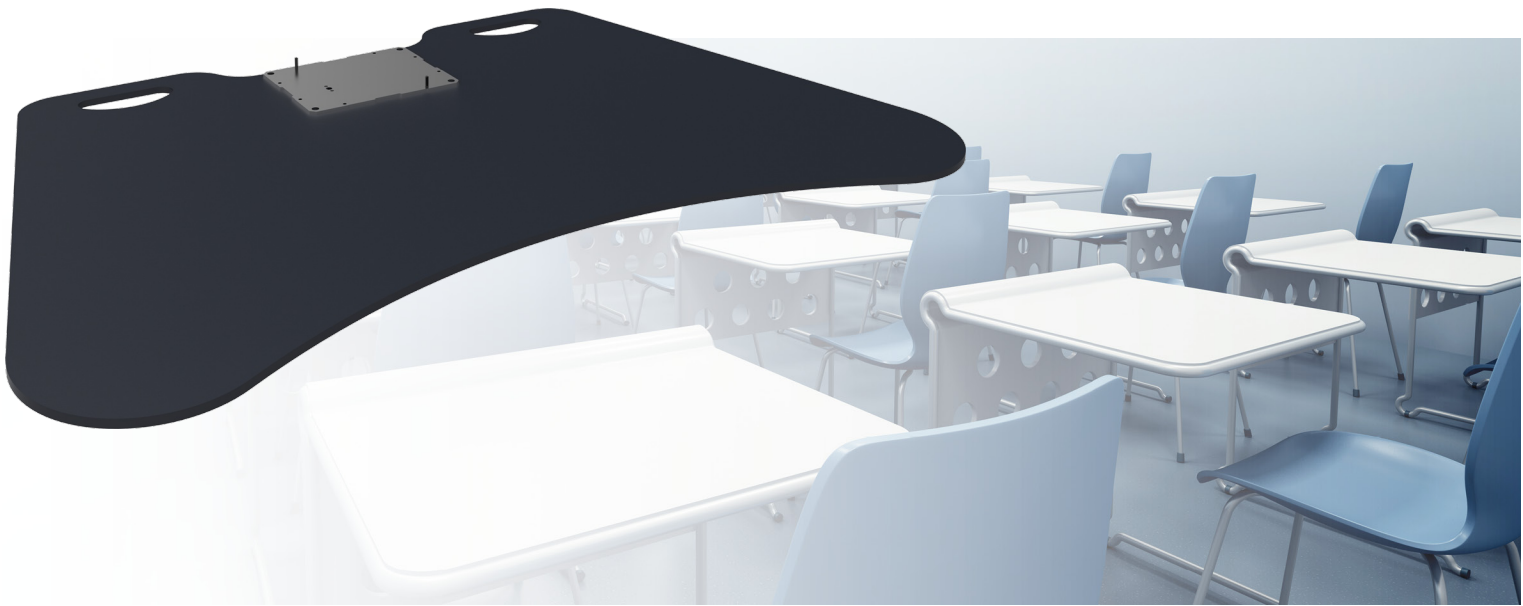

## Base plate for floor lifts

### **052.7210** Base plate for floor lifts 052.7200 and 052.7250

Product 052.7210, Base plate, is especially developed for users who wish to install floor lifts 052.7200 and 052.7250 freely in the room. The lifts are fitted with a screen bracket containing most VESA patterns, making it suitable for almost every display. The floor lift comes with a remote control to adjust the display 500 mm (052.7250) or 600 mm (052.7200) in height.

### Features

**Weight:** 31.70 kg

**Colour:** Black

**Mobile / fixed:** Fixed