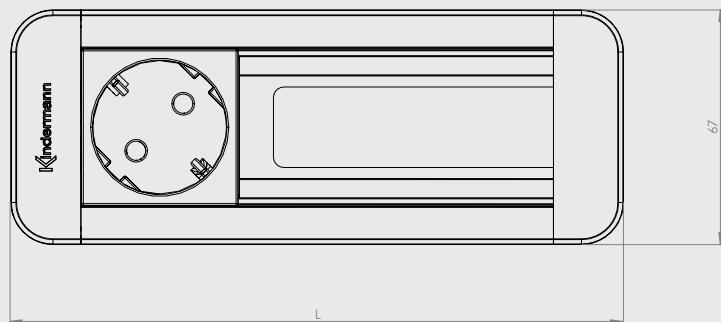

> Elegant design

The well designed table connection panel fits every ambience and puts an end to the cable clutter on the desk.

> Modular connection solution

Three different housing sizes (3, 4, or 6 ports) are available, which can be individually equipped with sockets, USB chargers or other interfaces.

6-fold housing

CablePort office^{desk}

Mains (Schuko)	2	2	2	3	3	3	4	5	5
Customizable blank spaces*	4	3	3	3	2	2	2	-	-
USB dual charger A/C with 5V / 4,2 A	-	1	-	-	1	-	-	1	-
USB dual charger A/C with 30 W Power Delivery (PD)	-	-	1	-	-	1	-	-	1
SKU	7550 000 302	7550 000 322	7550 000 332	7550 000 303	7550 000 323	7550 000 333	7550 000 304	7550 000 325	7550 000 335
MSRP (€)	89,00	109,00	119,00	94,00	114,00	124,00	99,00	119,00	134,00

* Equip the blank spaces from our extensive range of **Konnect flex 45** click apertures. See page 4.

USB dual charger

Type A / C

Type A / C with QuickCharge 3.0 and Power Delivery

	Type A / C	Type A / C with QuickCharge 3.0 and Power Delivery
Input current	100 - 240 V	100 - 240 V
Max. output type A	5 V / 2,1 A (10,5 W)	5 V / 3 A, 9 V / 3 A, 12 V / 2,5 A, 20 V / 1,5 A
Max. output type C	5 V / 2,1 A (10,5 W)	5 V / 3 A, 9 V / 3 A, 12 V / 2,5 A, 20 V / 1,5 A
Max. output type A + C	2 x 5 V / 2,1 A (21 W)	2x 5 V / 1,2 A

Specifications

Dimensions

CablePort office ^{desk}	3-fold	4-fold	6-fold
Length	175 mm	220 mm	310 mm
Width	67 mm	67 mm	67 mm
Height min – max	55 – 77 mm	55 – 77 mm	55 – 77 mm

Accessories

Konnect flex 45 click plates