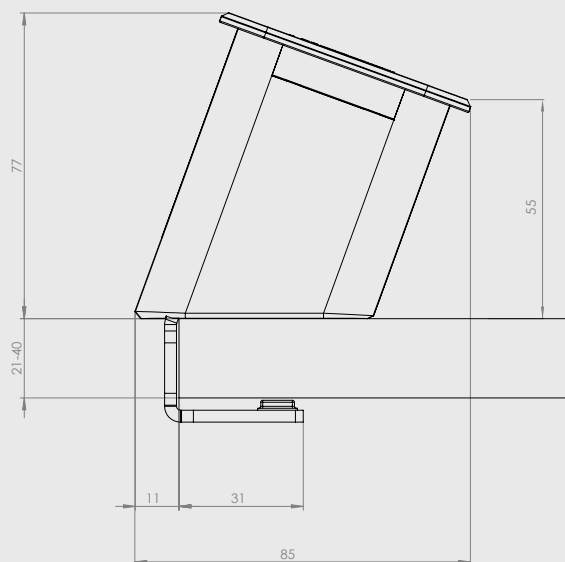

* Equip the blank spaces from our extensive range of **Konnect flex 45** click apertures. See page 4.

USB dual charger

Type A / C

Type A / C with QuickCharge 3.0 and Power Delivery

	Type A / C	Type A / C with QuickCharge 3.0 and Power Delivery
Input current	100 - 240 V	100 - 240 V
Max. output type A	5 V / 2,1 A (10,5 W)	5 V / 3 A, 9 V / 3 A, 12 V / 2,5 A, 20 V / 1,5 A
Max. output type C	5 V / 2,1 A (10,5 W)	5 V / 3 A, 9 V / 3 A, 12 V / 2,5 A, 20 V / 1,5 A
Max. output type A + C	2 x 5 V / 2,1 A (21 W)	2x 5 V / 1,2 A

Specifications

Dimensions

CablePort office ^{desk}	3-fold	4-fold	6-fold
Length	175 mm	220 mm	310 mm
Width	67 mm	67 mm	67 mm
Height min – max	55 – 77 mm	55 – 77 mm	55 – 77 mm

Accessories

Konnect flex 45 click plates